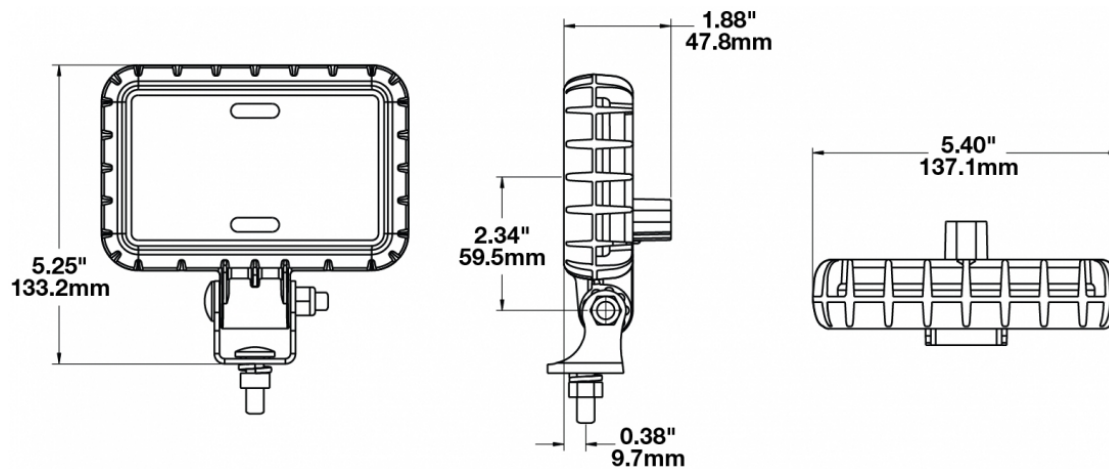

LED Work Lights - Model 880 XD

PRODUCT INFORMATION

Description	12-24V LED Work Light with Flood Beam Pattern & On/Off Switch
Height	133.35 mm / 5.25 in
Width	137.16 mm / 5.4 in
Depth	47.75 mm / 1.88 in
Shape	Rectangular
Outer Lens Material	Polycarbonate
Outer Lens Color	Clear
Housing Material	Polycarbonate
Housing Color	Black
Mounting Hardware Description	(x1) 5/16"-18 x 1.00" Mounting Bolt
Mounting Type	Universal Pedestal Mount
Minimum Operating Temperature	-40 °C / -40 °F
Maximum Operating Temperature	65 °C / 149 °F
Connector or Wiring	Integrated 2-Pin Deutsch Weather-Proof Socket (DT04-2P)
Mating Connector	2-Pin Deutsch Weather-Proof Plug (DT06-2S)
Product Weight	0.82 lbs / 0.37 kgs
Shipping Weight	1.16 lbs / 0.53 kgs

PRODUCT DIMENSIONS

ELECTRICAL SPECIFICATIONS

Input Voltage	12-24V DC
Operating Voltage	9-32V DC
Transient Spike Protection	330V Peak @ 1 HZ-100 Pulses
Red Wire	Positive
Black Wire	Negative
Current Draw	1.20A @ 12V DC 0.60A @ 24V DC