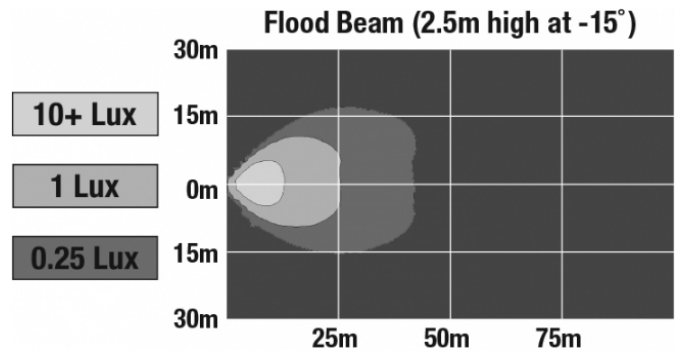

LED Work Lights - Model 880 XD

PRODUCT INFORMATION

Description	12-24V LED Work Light with Flood Beam Pattern & On/Off Switch
Height	133.35 mm / 5.25 in
Width	137.16 mm / 5.4 in
Depth	47.75 mm / 1.88 in
Shape	Rectangular
Outer Lens Material	Polycarbonate
Outer Lens Color	Clear
Housing Material	Polycarbonate
Housing Color	Black
Mounting Hardware Description	(x1) 5/16"-18 x 1.00" Mounting Bolt
Mounting Type	Universal Pedestal Mount
Minimum Operating Temperature	-40 °C / -40 °F
Maximum Operating Temperature	65 °C / 149 °F
Connector or Wiring	Integrated 2-Pin Deutsch Weather-Proof Socket (DT04-2P)
Mating Connector	2-Pin Deutsch Weather-Proof Plug (DT06-2S)
Product Weight	0.82 lbs / 0.37 kgs
Shipping Weight	1.16 lbs / 0.53 kgs

LED Work Lights - Model 880 XD

PHOTOMETRIC SPECIFICATIONS

Raw Lumen Output	1,680
Effective Lumen Output	700
Nominal LED Color Temperature	5000 K
Beam Pattern(s)	Forward Lighting - Flood (Standard)

APPLICATIONS